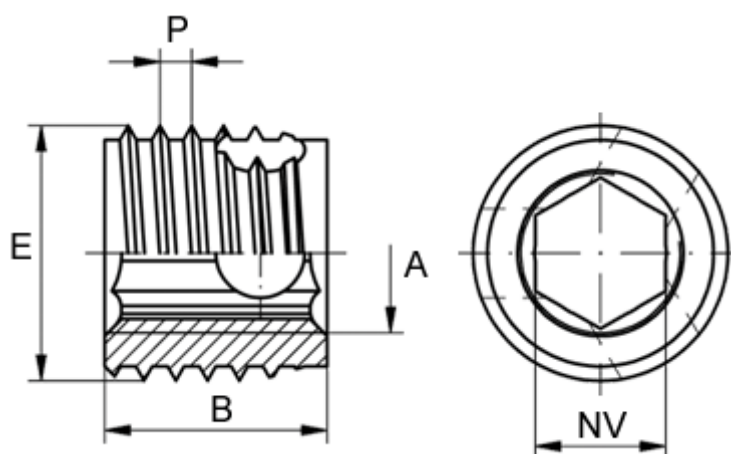

Article number: 12308200050800
Description: KLEE-coil 308 200 050.800
M5 Brass with hexagon

Measures

| | |
|---------------------------|-------------------|
| Female thread A | = M5 |
| Length B | = 10 |
| Male thread E | = 8 |
| Min hole depth blind hole | = 13 |
| Min material thickness | = 10 |
| sw | = - |
| Thread pitch P | = 1 |
| Type | = 308 200 050 ... |